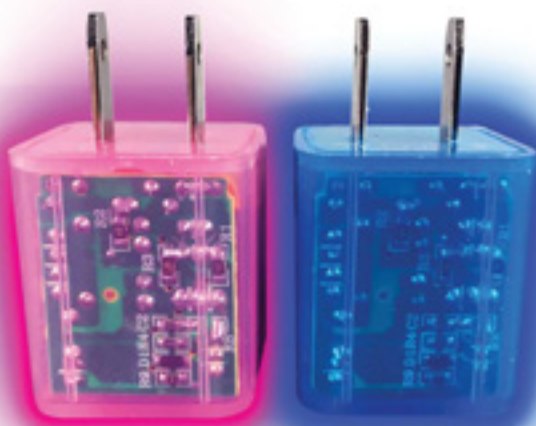

CELL12402 | 847589012181
MICRO CABLES - 3 METERS
5 ASSORTED COLORS

CELL12404 | 847589012167
BRAIDED MICRO CABLES - 1 METER
5 ASSORTED COLORS

LED DISPLAY AND ACCESSORIES

DISPLAY #3 (96 PCS)

CODE: CELLED01-DISP

PRODUCTS INCLUDED IN DISPLAY CELLED01-DISP

CELL12102 | 847589012082
LED DOUBLE CAR CHARGERS / 2 OUTPUTS: 2.1A FOR IPAD / 1.0A OTHERS / CE CERTIFIED
5 ASSORTED COLORS

CELL12203 | 847589012112
HOME DOUBLE LED CHARGERS / 2 OUTPUTS: 2.1A FOR IPAD / 1.0A OTHERS
2 ASSORTED COLORS