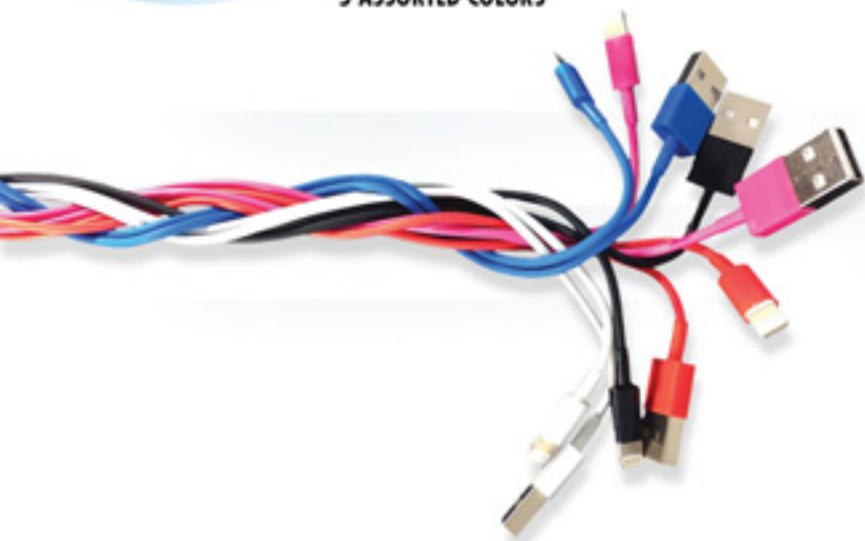

2 Connect

PHONE ACCESSORIES

STARTER KIT THE ESSENTIALS

DISPLAY #1 (120 PCS)

CODE: CELLO1-DISP

PRODUCTS INCLUDED IN DISPLAY CELL01-DISP

CELL12101 | 847589012075
DOUBLE CAR CHARGERS / 2 OUTPUTS: 1.0A AND 2.1A
5 ASSORTED COLORS

CELL12201 | 847589012099
SINGLE HOME CHARGERS
5 ASSORTED COLORS

CELL12301 | 847589012129
CABLES FOR IPHONES 5&6, 1 METER
5 ASSORTED COLORS

CELL12401 | 847589012174
MICRO CABLES, 1 METER
5 ASSORTED COLORS

CELL12501 | 847589012204
EARPHONES WITH MIC
5 ASSORTED COLORS

CELL12601 | 847589012211
AUDIO CABLES
5 ASSORTED COLORS

PLUS VALUE DISPLAY

DISPLAY #2 (120 PCS)

CODE: CELL02-DISP

PRODUCTS INCLUDED IN DISPLAY CELLO2-DISP

CELL12202 | 847589012105
DOUBLE HOME CHARGERS / 2 OUTPUTS: 2.1A AND 1.0A
5 ASSORTED COLORS

CELL12304 | 847589012150
BRAIDED CABLES FOR IPHONES 5&6 - 1 METER
5 ASSORTED COLORS

CELL12302 | 847589012136
CABLES FOR IPHONES 5&6 - 3 METERS
5 ASSORTED COLORS